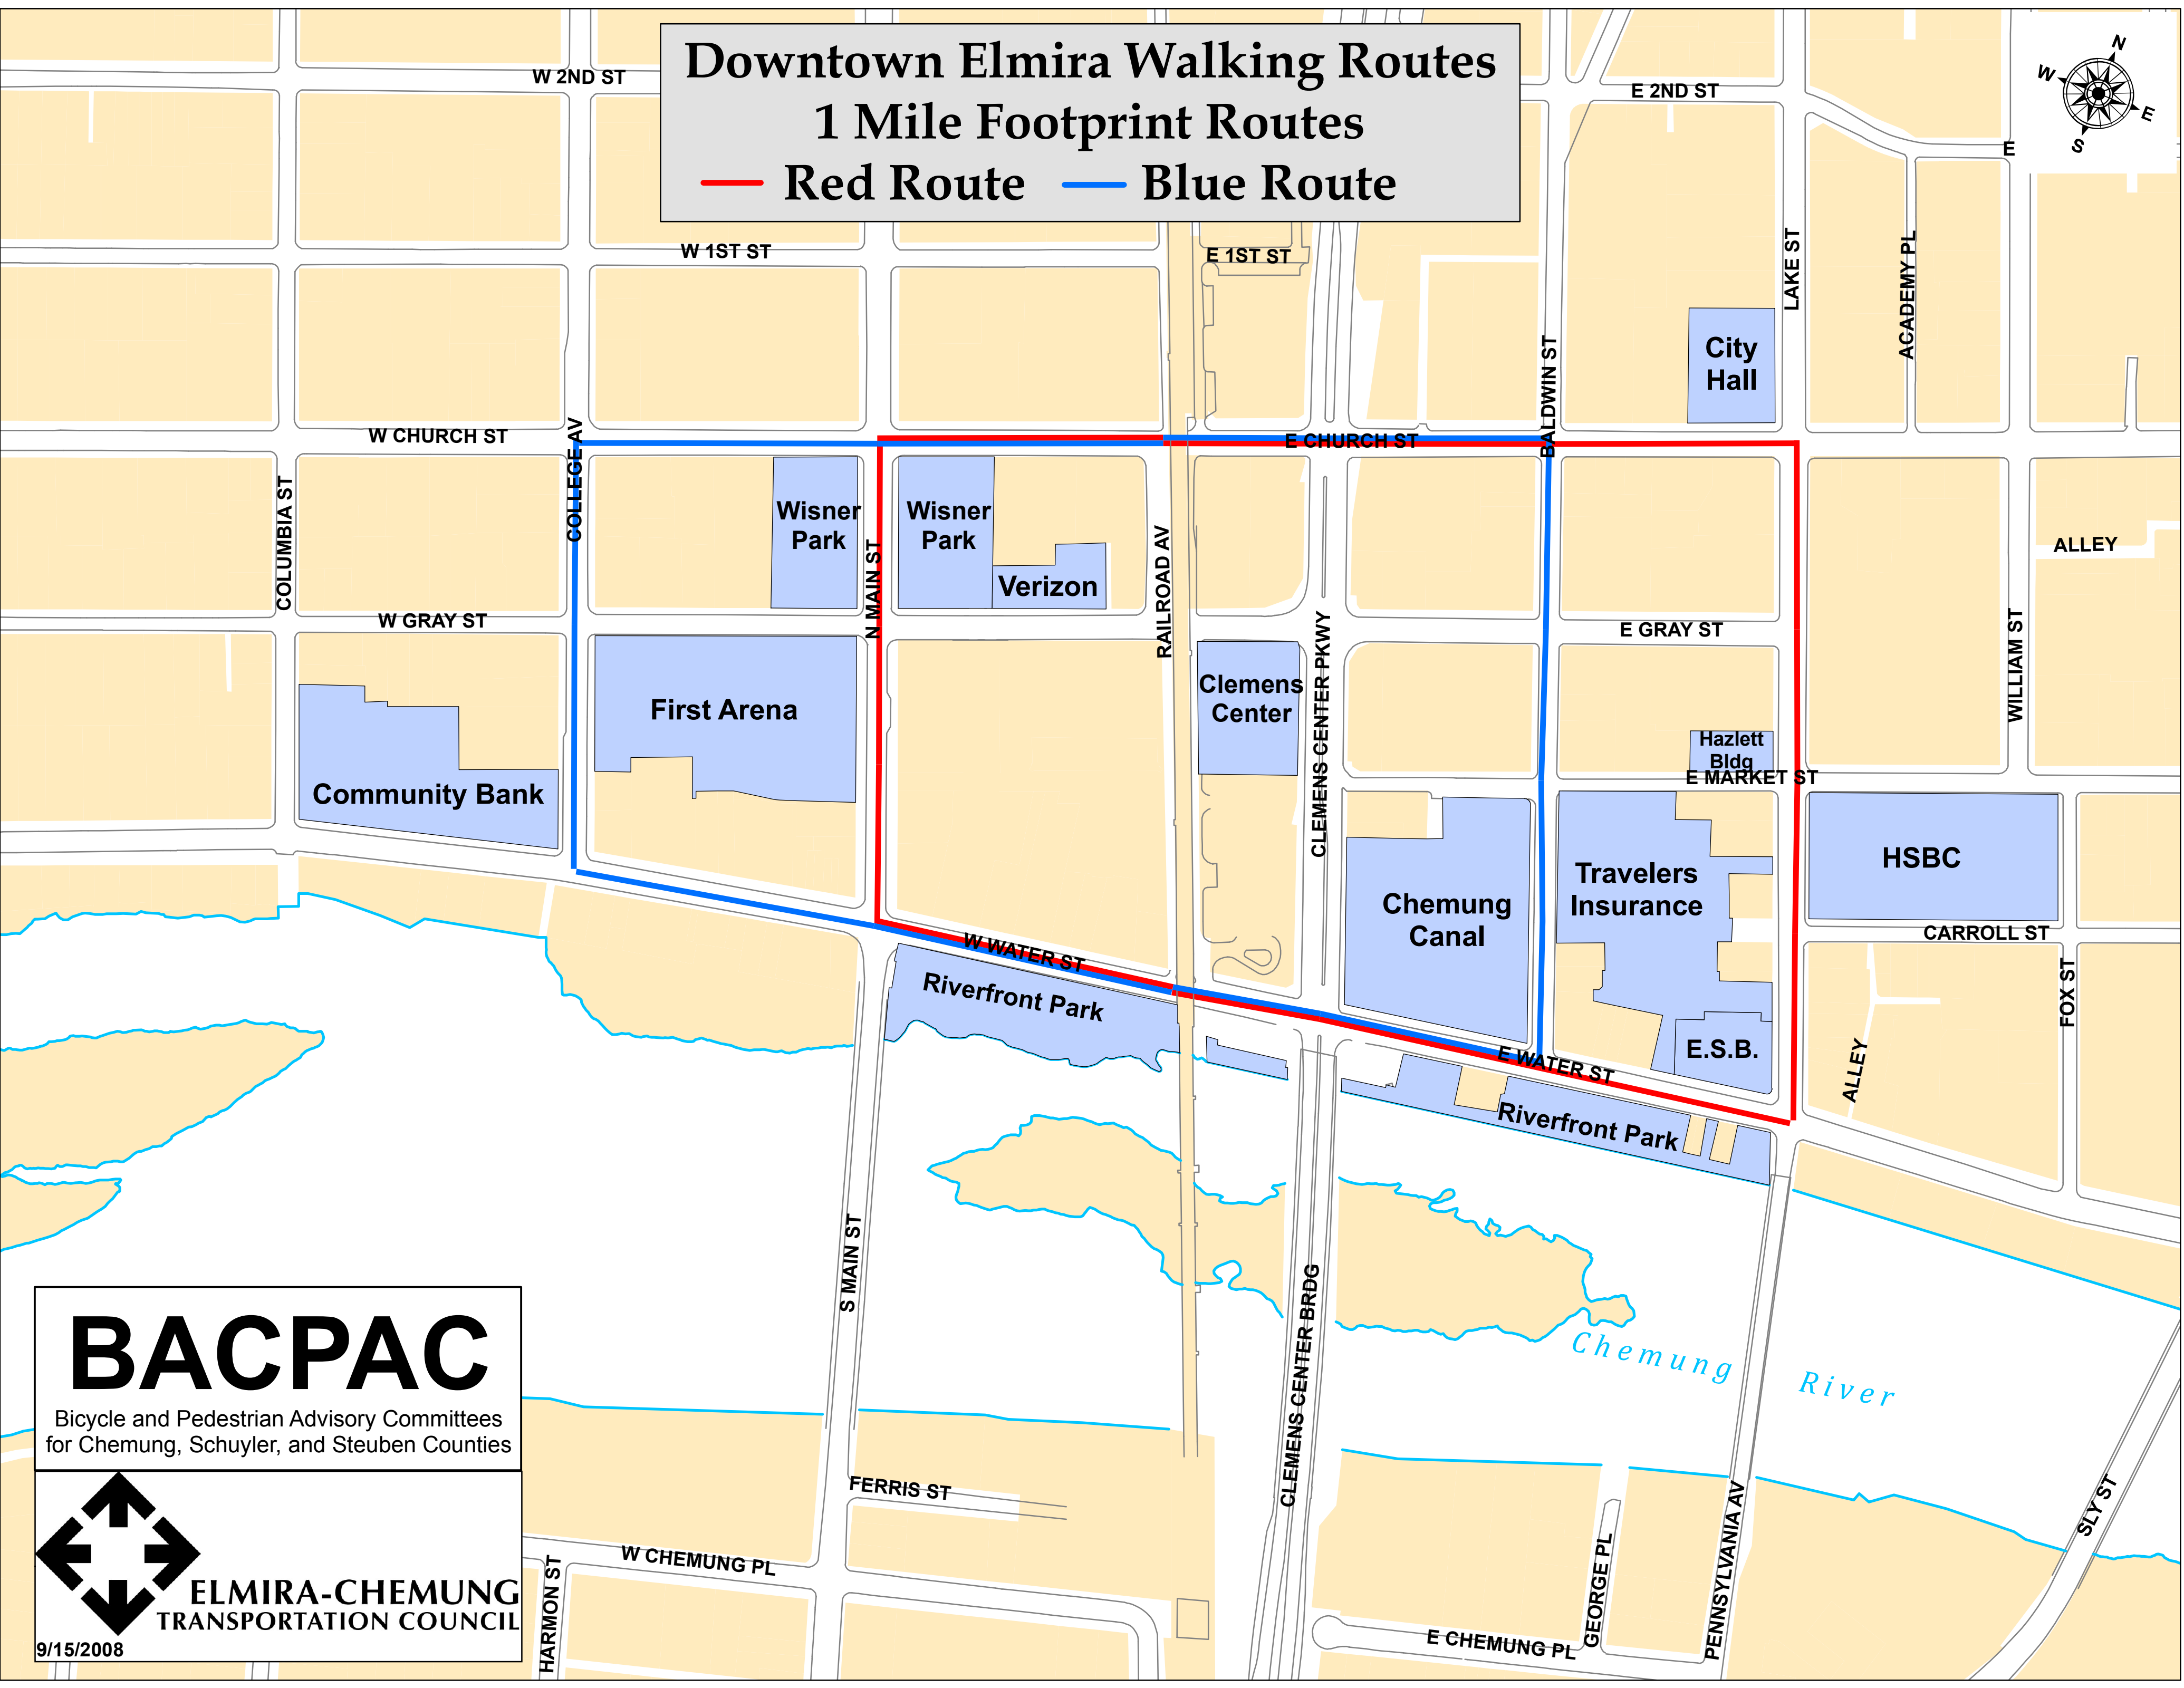

Downtown Elmira Walking Routes

1 Mile Footprint Routes

— Red Route — Blue Route

BACPAC

Bicycle and Pedestrian Advisory Committees
for Chemung, Schuyler, and Steuben Counties

ELMIRA-CHEMUNG TRANSPORTATION COUNCIL