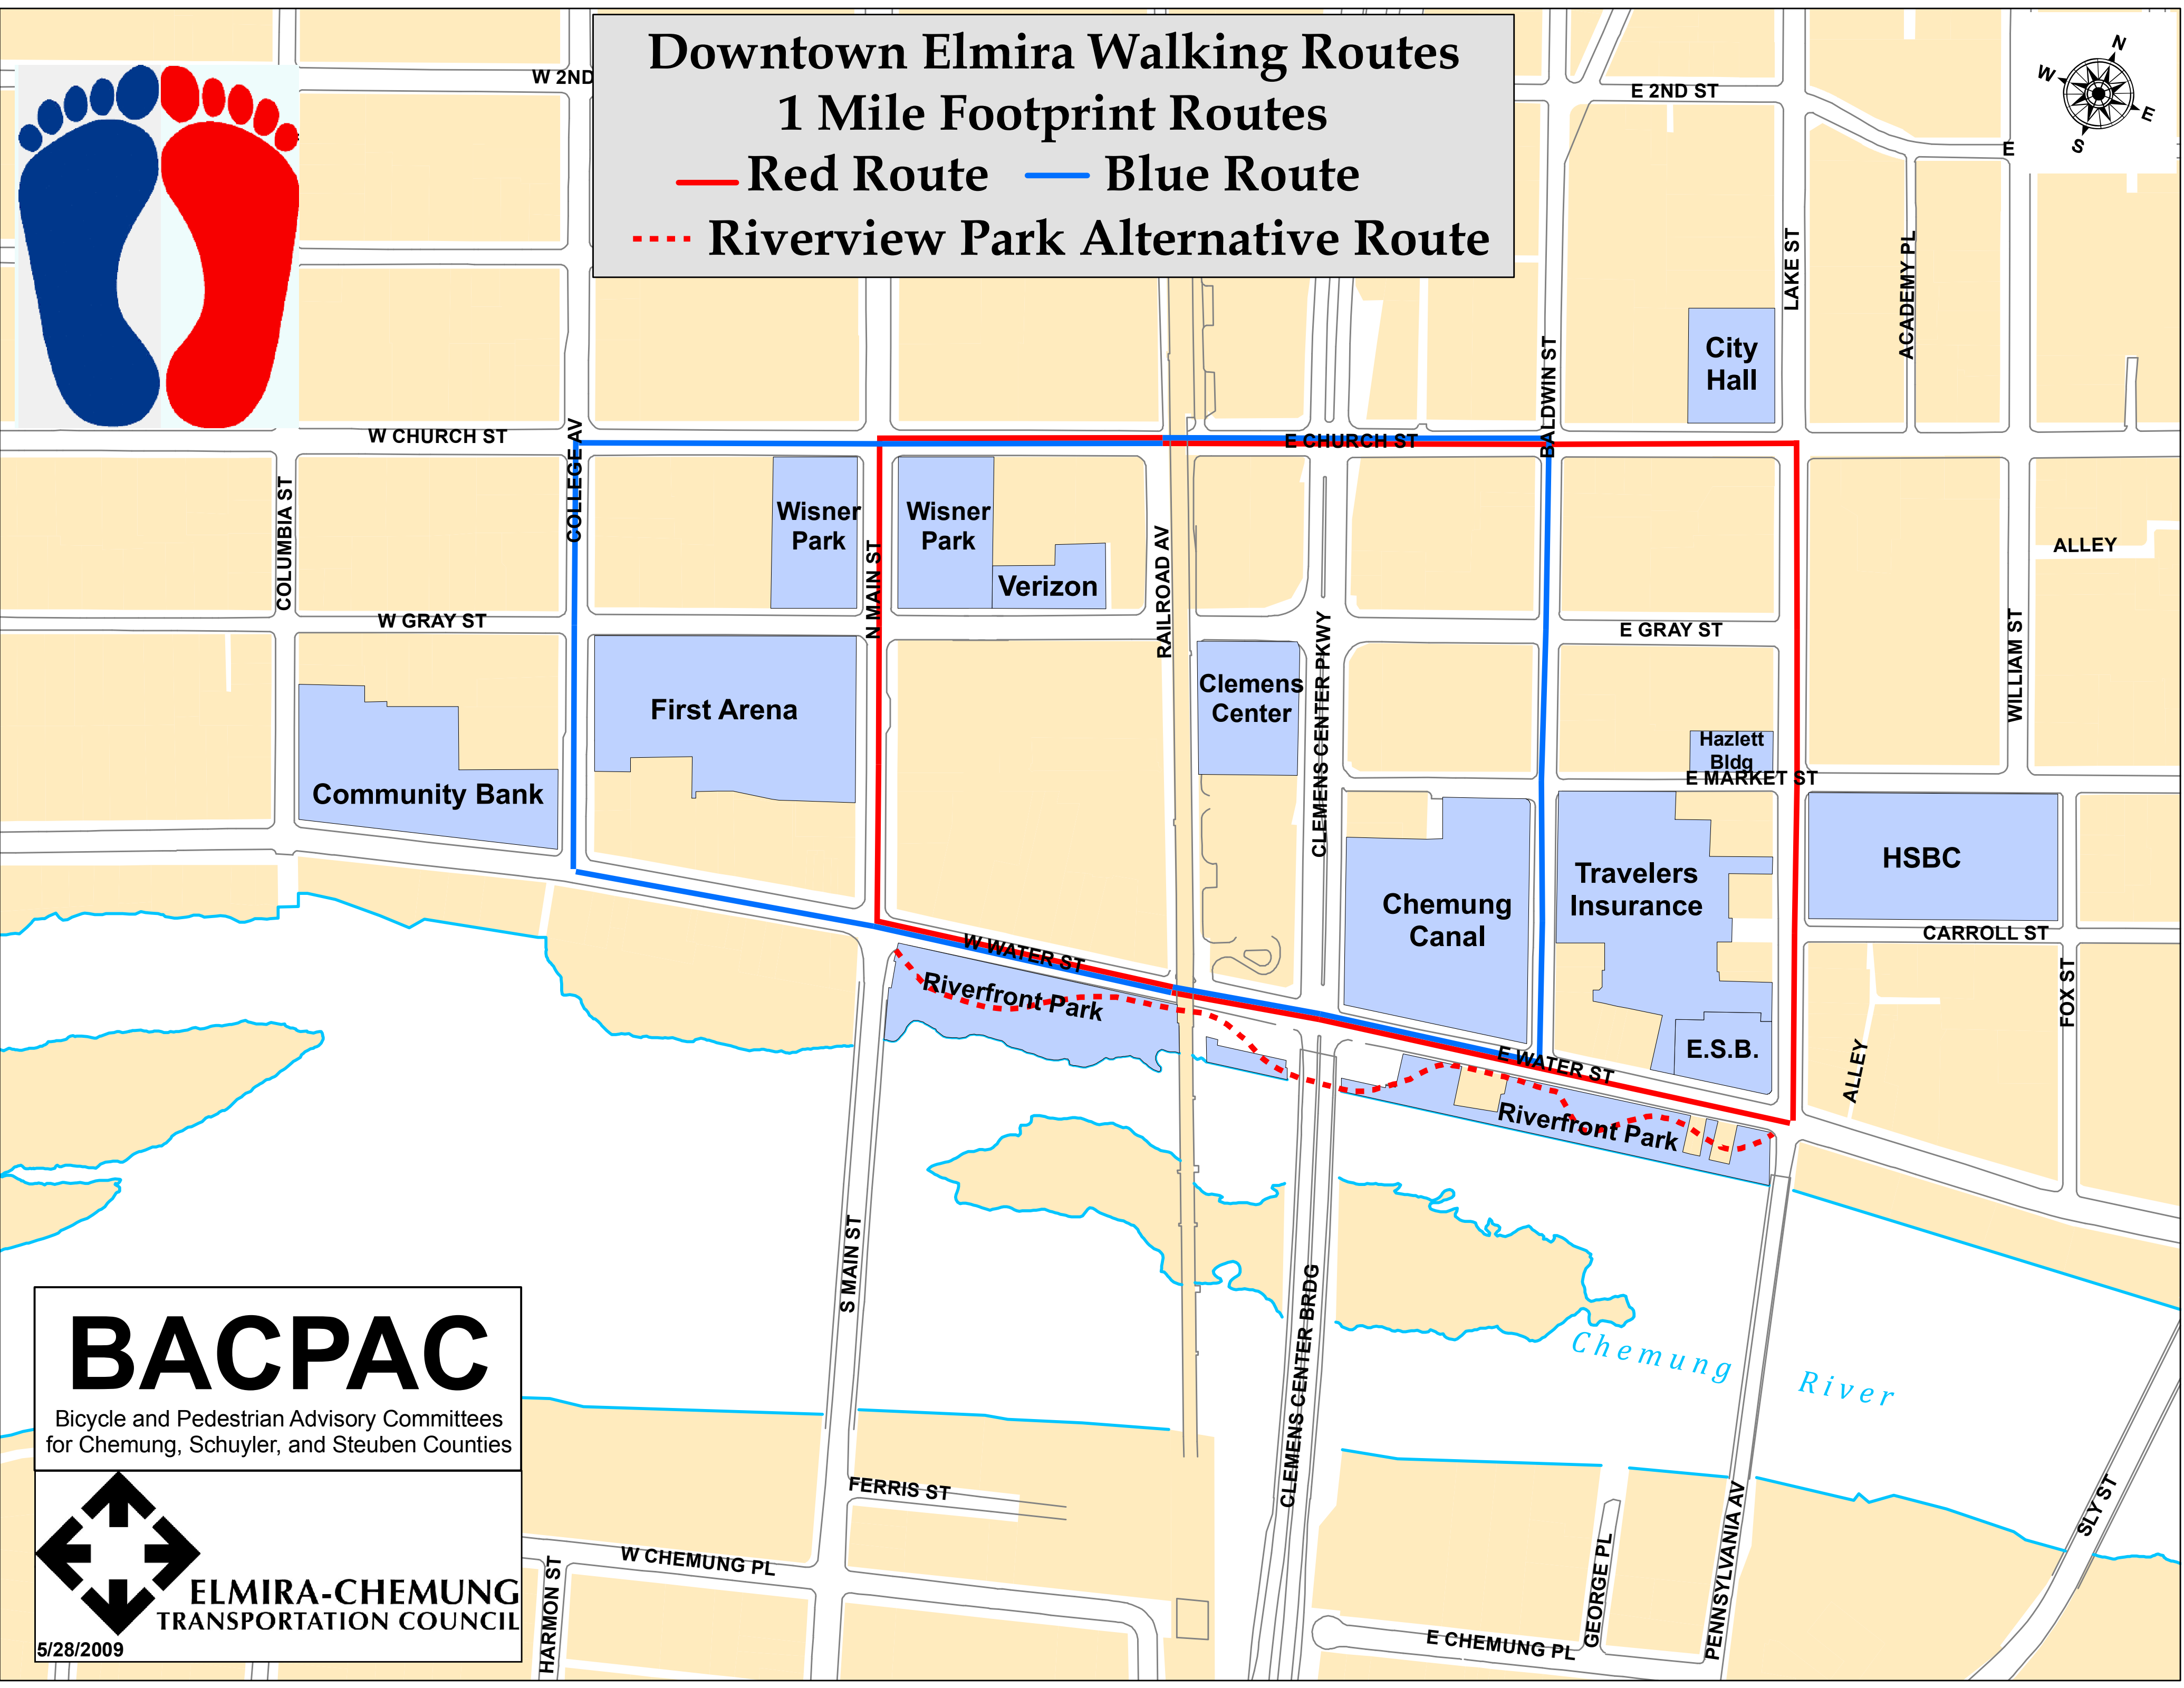

Downtown Elmira Walking Routes

1 Mile Footprint Routes

— Red Route — Blue Route

..... Riverview Park Alternative Route

BACPAC
 Bicycle and Pedestrian Advisory Committees
 for Chemung, Schuyler, and Steuben Counties

**ELMIRA-CHEMUNG
 TRANSPORTATION COUNCIL**

5/28/2009